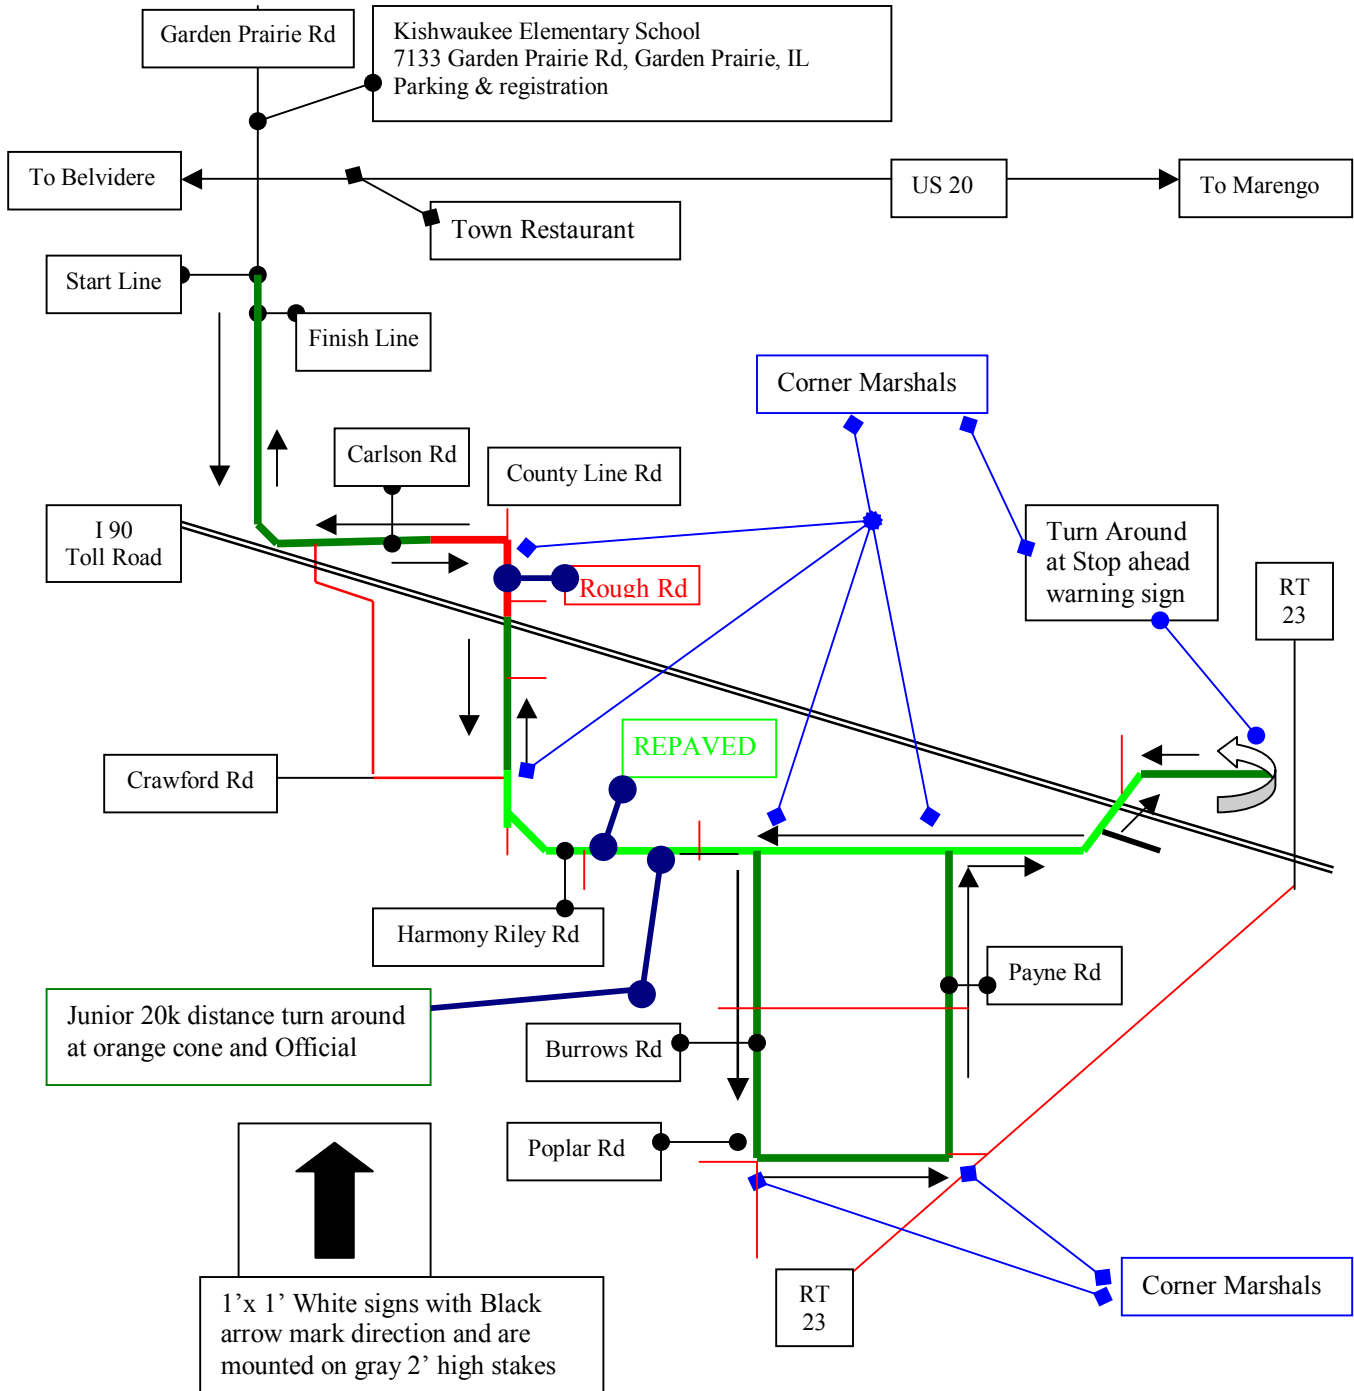

39K MATT'S 2011
 Garden Prairie, IL Course map
 May 8 and September 17, 2011

Two lane roads are open to vehicle traffic, ride on right side of right lane, no drafting, pass riders when safe, no pack riding.

North
 Map not to scale
 Distance Approximately 39K